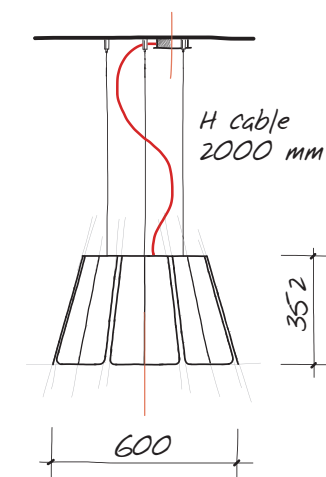

COROLLA SP P - SP M - SP G

| COROLLA SP P | color cable |
|---|-------------|
| SP COR P BCO (white - white) | CR (red) |
| | CN (black) |
| | TR (trasp.) |
| SP COR P BCO OR (white - golden leaf) | CR (red) |
| | CN (black) |
| | TR (trasp.) |
| 2 x 17,5W LED 3000K (2 x 1200Lm) CE ⊕ IP20 | |

| COROLLA SP M | color cable |
|---|-------------|
| SP COR M BCO (white - white) | CR (red) |
| | CN (black) |
| | TR (trasp.) |
| SP COR M BCO OR (white - golden leaf) | CR (red) |
| | CN (black) |
| | TR (trasp.) |
| 3 x 17,5W LED 3000K (3 x 1200Lm) CE ⊕ IP20 | |

| COROLLA SP G | color cable |
|---|-------------|
| SP COR G BCO (white - white) | CR (red) |
| | CN (black) |
| | TR (trasp.) |
| SP COR G BCO OR (white - golden leaf) | CR (red) |
| | CN (black) |
| | TR (trasp.) |
| 4 x 17,5W LED 3000K (4 x 1200Lm) CE ⊕ IP20 | |