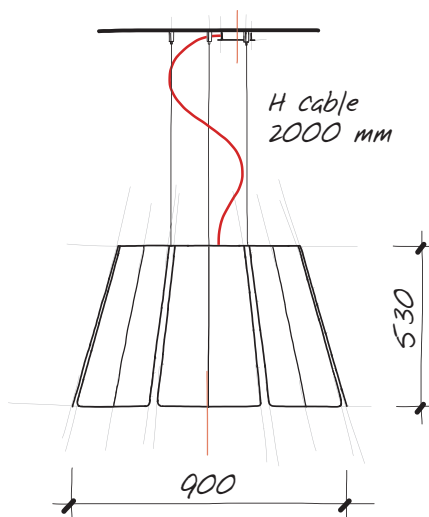

COROLLA SP P - SP M - SP G

| COROLLA SP P | color cable |
|---|-------------|
| SP COR P BCO (white - white) | CR (red) |
| | CN (black) |
| | TR (trasp.) |
| SP COR P BCO OR (white - golden leaf) | CR (red) |
| | CN (black) |
| | TR (trasp.) |
| 2 x 17,5W LED 3000K (2 x 1200Lm) CE ⊕ IP20 | |

| COROLLA SP M | color cable |
|---|-------------|
| SP COR M BCO (white - white) | CR (red) |
| | CN (black) |
| | TR (trasp.) |
| SP COR M BCO OR (white - golden leaf) | CR (red) |
| | CN (black) |
| | TR (trasp.) |
| 3 x 17,5W LED 3000K (3 x 1200Lm) CE ⊕ IP20 | |

| COROLLA SP G | color cable |
|---|-------------|
| SP COR G BCO (white - white) | CR (red) |
| | CN (black) |
| | TR (trasp.) |
| SP COR G BCO OR (white - golden leaf) | CR (red) |
| | CN (black) |
| | TR (trasp.) |
| 4 x 17,5W LED 3000K (4 x 1200Lm) CE ⊕ IP20 | |