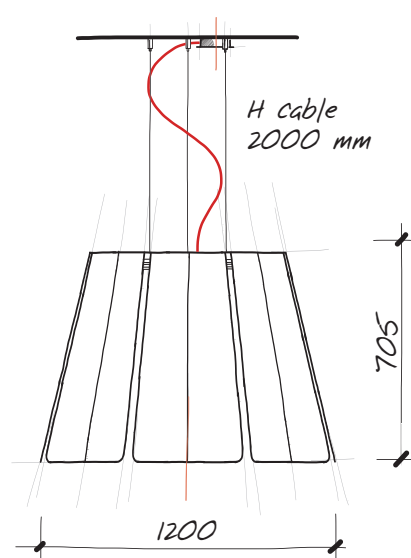

COROLLA SP P - SP M - SP G

| COROLLA SP P | color cable |
|---|-------------|
| SP COR P BCO (white - white) | CR (red) |
| | CN (black) |
| | TR (trasp.) |
| SP COR P BCO OR (white - golden leaf) | CR (red) |
| | CN (black) |
| | TR (trasp.) |
| 2 x 17,5W LED 3000K (2 x 1200Lm) CE ⊕ IP20 | |

| COROLLA SP M | color cable |
|---|-------------|
| SP COR M BCO (white - white) | CR (red) |
| | CN (black) |
| | TR (trasp.) |
| SP COR M BCO OR (white - golden leaf) | CR (red) |
| | CN (black) |
| | TR (trasp.) |
| 3 x 17,5W LED 3000K (3 x 1200Lm) CE ⊕ IP20 | |

| COROLLA SP G | color cable |
|---|-------------|
| SP COR G BCO (white - white) | CR (red) |
| | CN (black) |
| | TR (trasp.) |
| SP COR G BCO OR (white - golden leaf) | CR (red) |
| | CN (black) |
| | TR (trasp.) |
| 4 x 17,5W LED 3000K (4 x 1200Lm) CE ⊕ IP20 | |